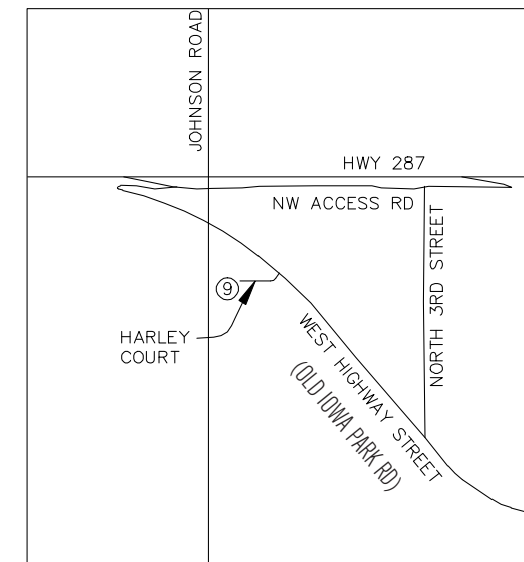

MAP

JUNE 19th - 27th ■ WEEKENDS 2-6 pm ■ WEEKDAYS 6-8 pm

For More Information
North Texas Homebuilders Association
692-2211
www.nthba.com

PRIZE DRAWINGS
\$500 WAL-MART
GIFT CERTIFICATE
BUILDERS LUMBER

CRAFTMADE
CEILING FAN
LANERN HOUSE

ACCESSORY
EMBER SHOP

- 1. SHOWCASE HOME-----#4 CASA GRANDE
BY-DENNIS COMPANY
- 2. LANCE FRIDAY HOMES-----5430 CARLSON
- 3. LANCE FRIDAY HOMES-----#6 SOARING COURT
- 4. LANCE FRIDAY HOMES-----#3 EVINGTON COURT
- 5. HARMON & HOLCOMB HOMES----2911 SOUTH SHEPHERDS GLEN
- 6. KLASSE HOMES-----4102 CANDLEWOOD CIRCLE
- 7. ROWLAND & DONNELL HOMES----6025 LACI LANE
- 8. SKYLINE DEVELOPERS-----1719 EAGLE RIDGE
- 9. THOMPSON BROS CONSTRUCTION--#16 HARLEY COURT-IOWA PARK
- 10. R. J. WACHSMAN HOMES-----4926 SPRING HILL DR
- 11. R. J. WACHSMAN HOMES-----5006 LEGACY DR
- 12. JOE WOOD CONSTRUCTION-----#34 FRY STREET-LAKESIDE CITY EAST
- 13. DENNIS COMPANY-----#5 CASA GRANDE
- 14. R. J. WACHSMAN-----3404 OXFORD LANE

Iowa Park